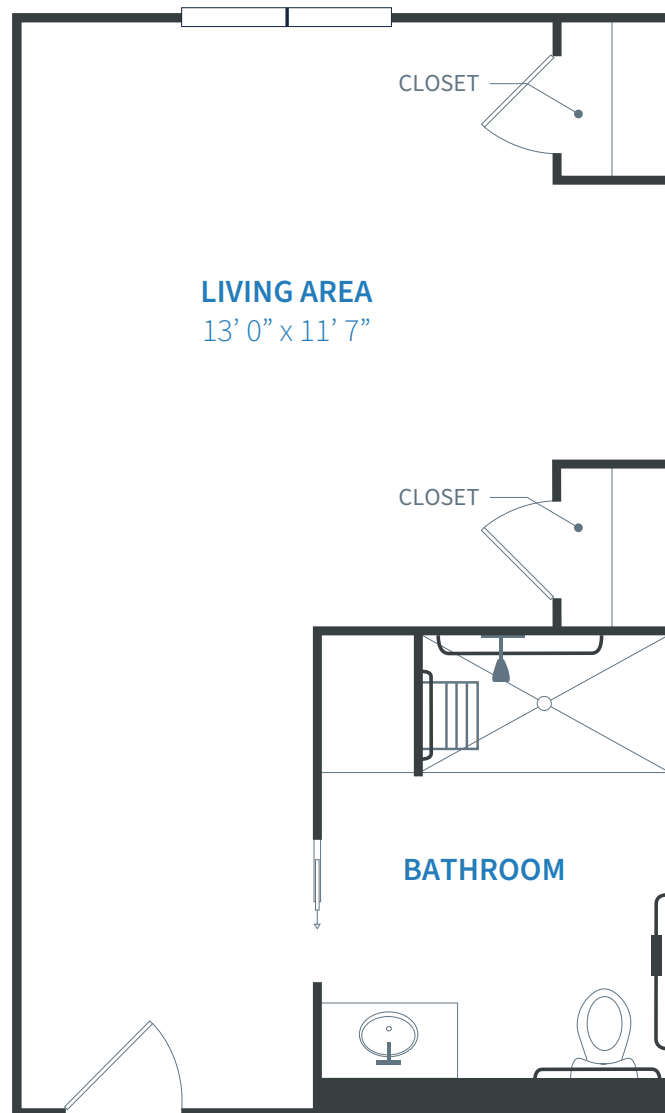

## Private Studio | 282 Sq Ft

Room dimensions are approximate