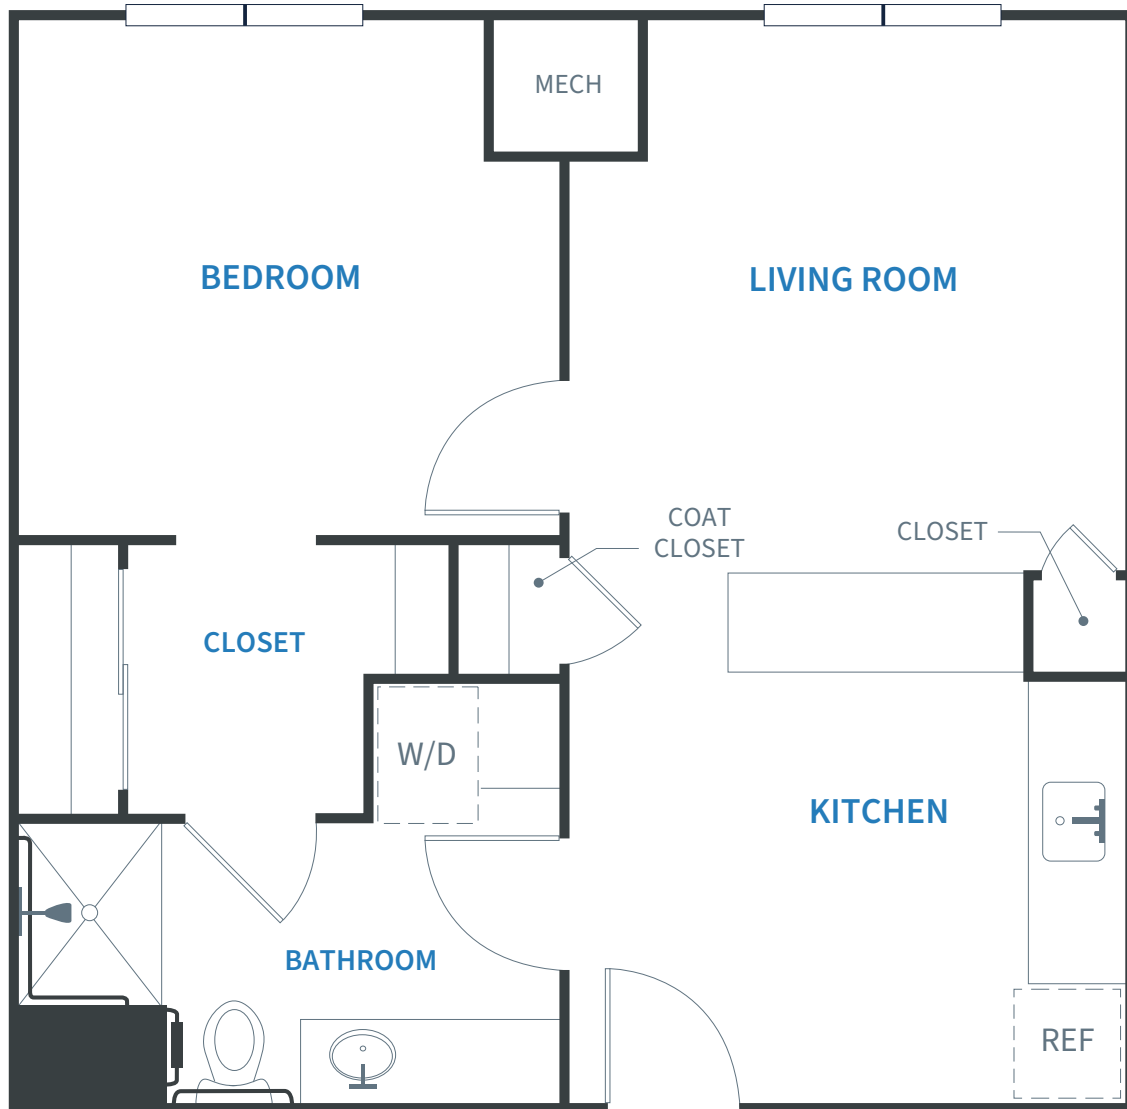

1 Bedroom | 523 Sq Ft

Room dimensions are approximate