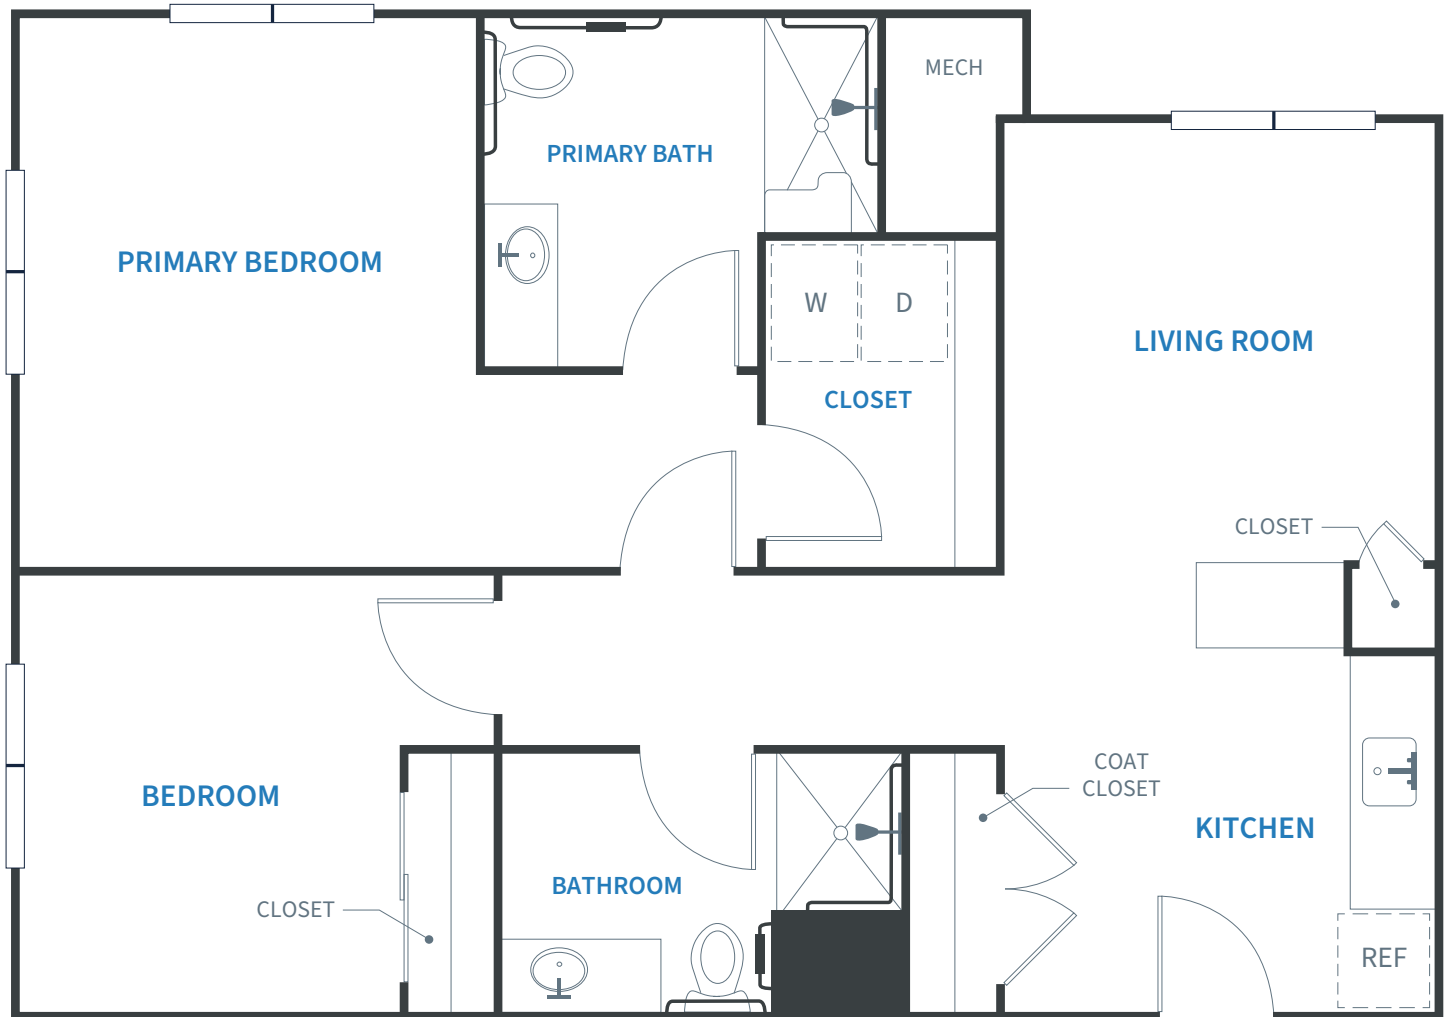

THE
GALLERY
at Port Orange

Assisted Living

2 Bedroom | 920 Sq Ft

Room dimensions are approximate

6241 S Williamson Blvd., Port Orange, FL 34286
386-846-0777
galleryatportorange.com

License # AL 13788