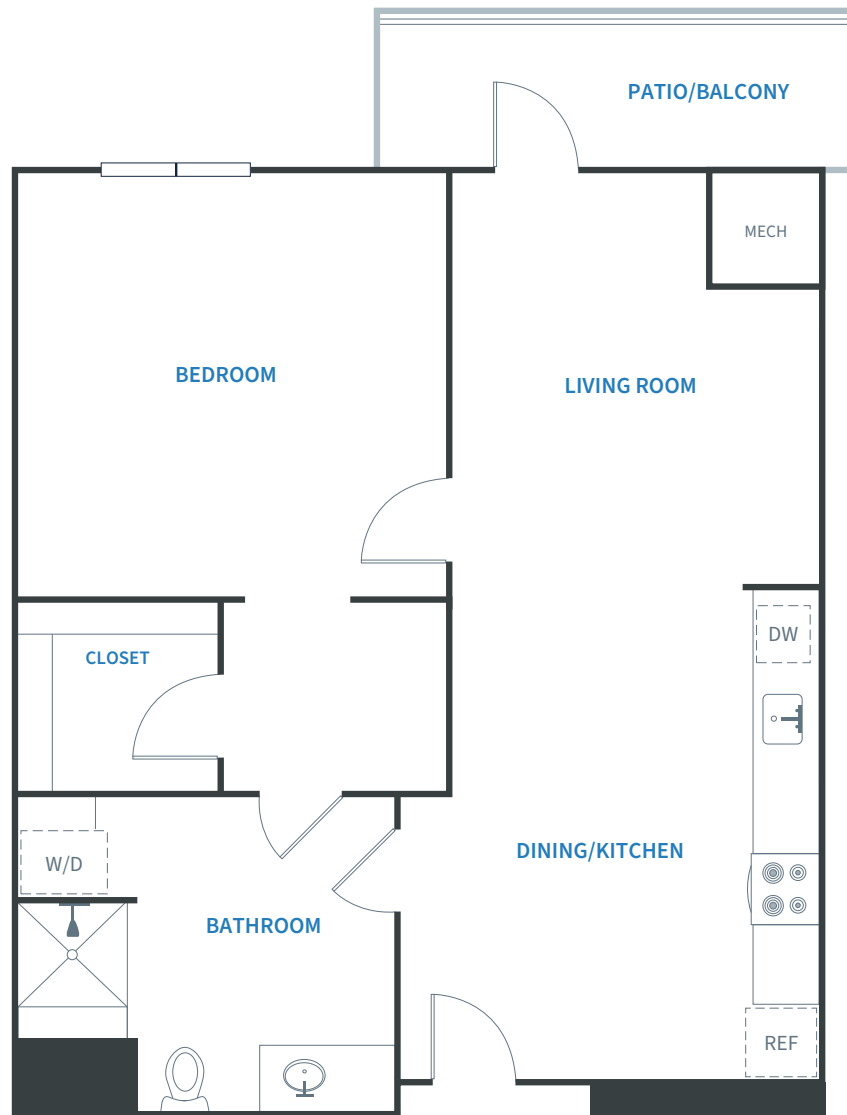

# Independent Living

1 Bedroom | 582-633 Sq Ft

Room dimensions are approximate