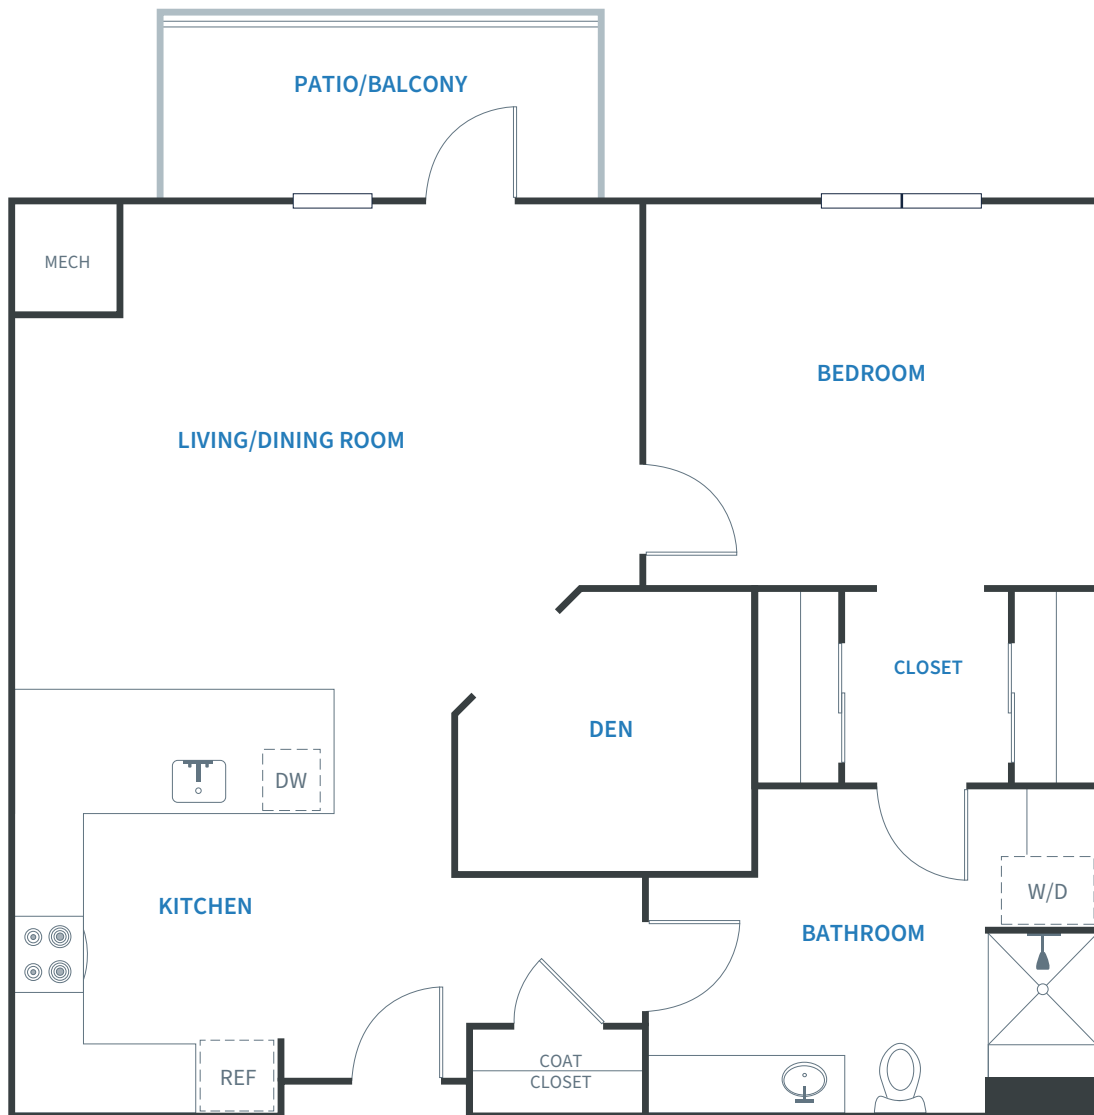

1 Bedroom + Den | 637-859 Sq Ft

Room dimensions are approximate