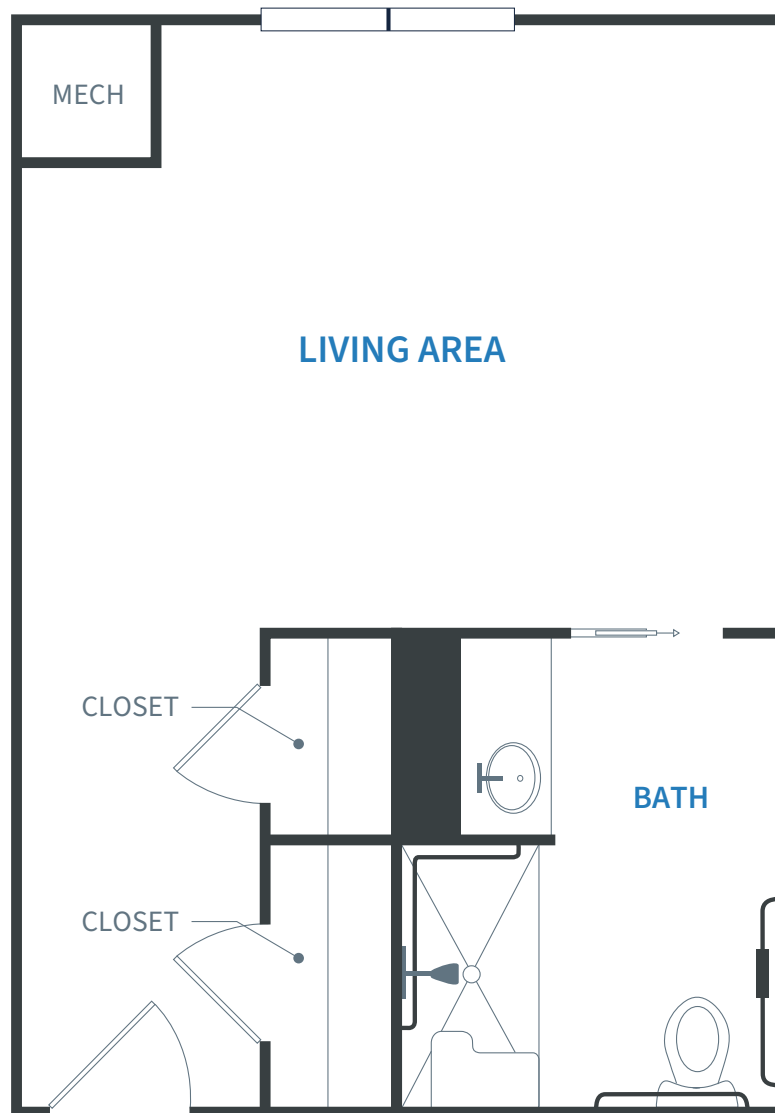

Studio | 330 Sq Ft

Room dimensions are approximate