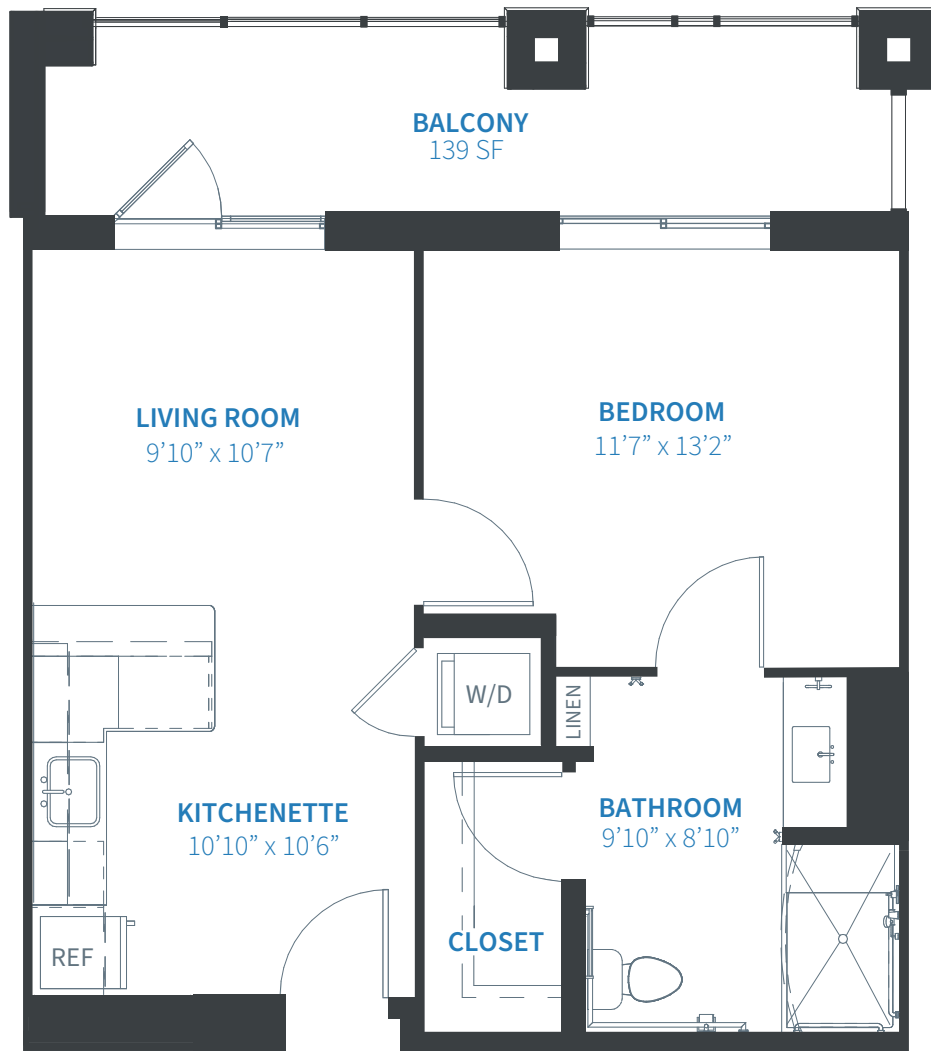

1 Bedroom with Balcony | 566 Sq Ft

Room dimensions are approximate