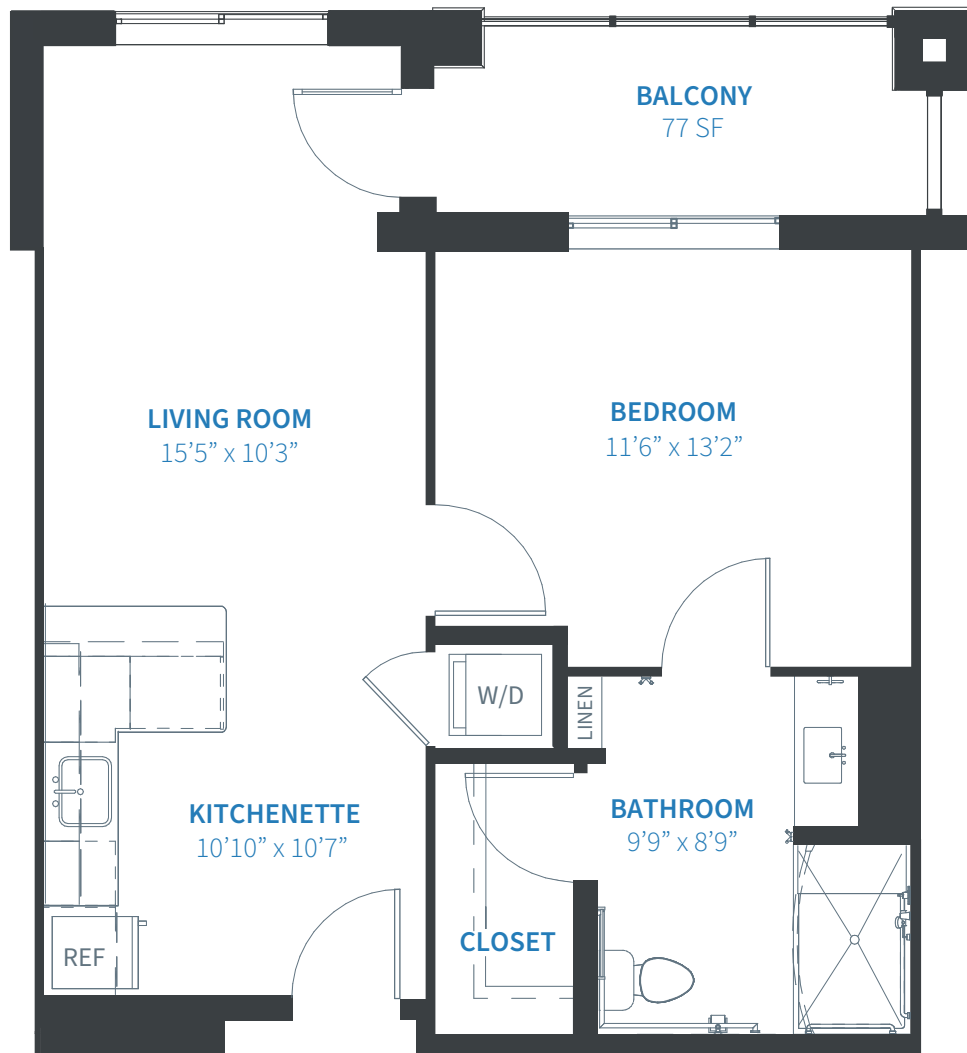

1 Bedroom with Balcony | 632 Sq Ft

Room dimensions are approximate