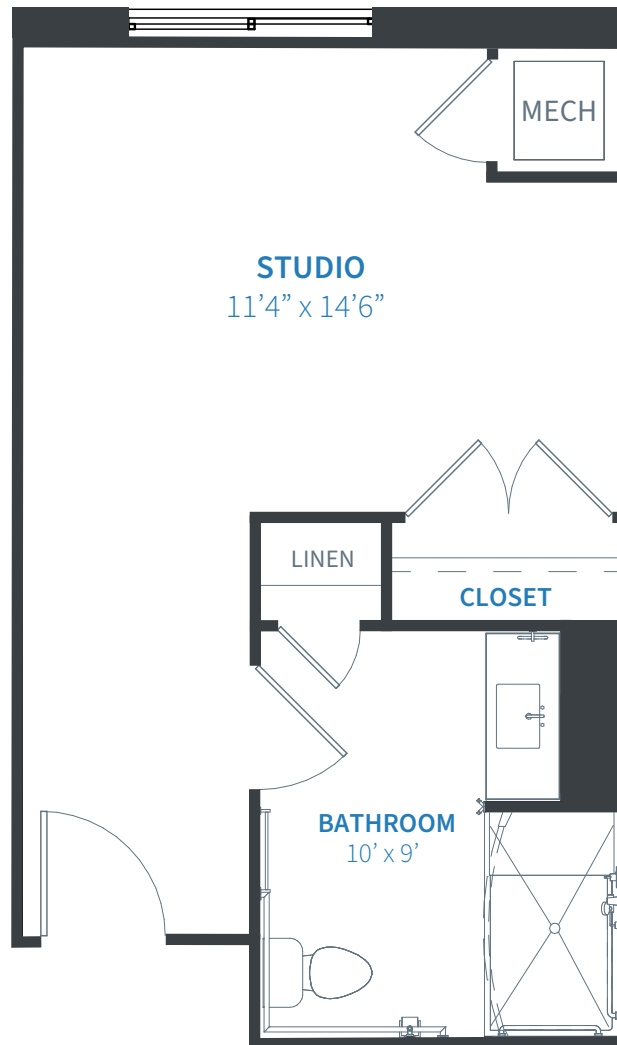

## Studio | 369 Sq Ft

Room dimensions are approximate