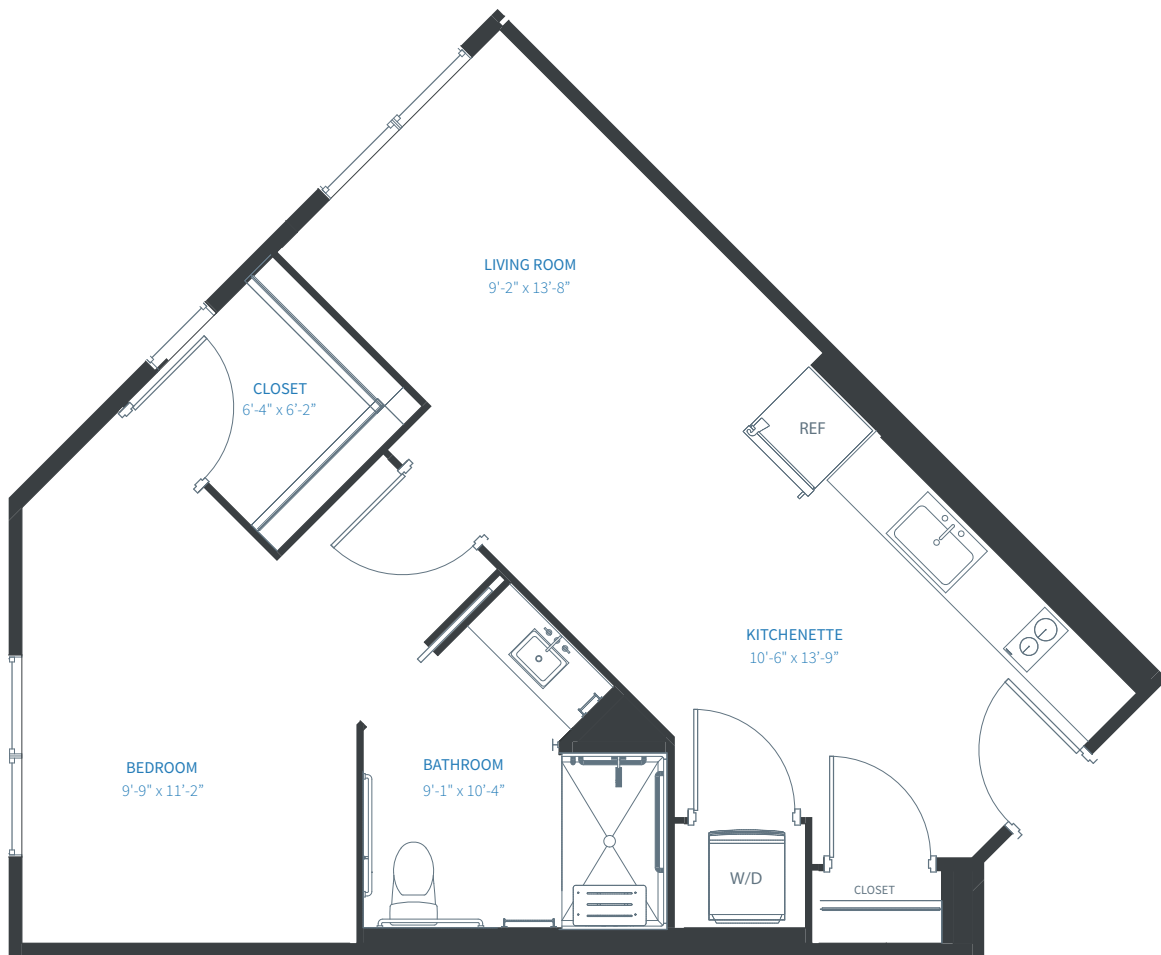

1 Bedroom Apartment | 647 Sq Ft

Room dimensions are approximate