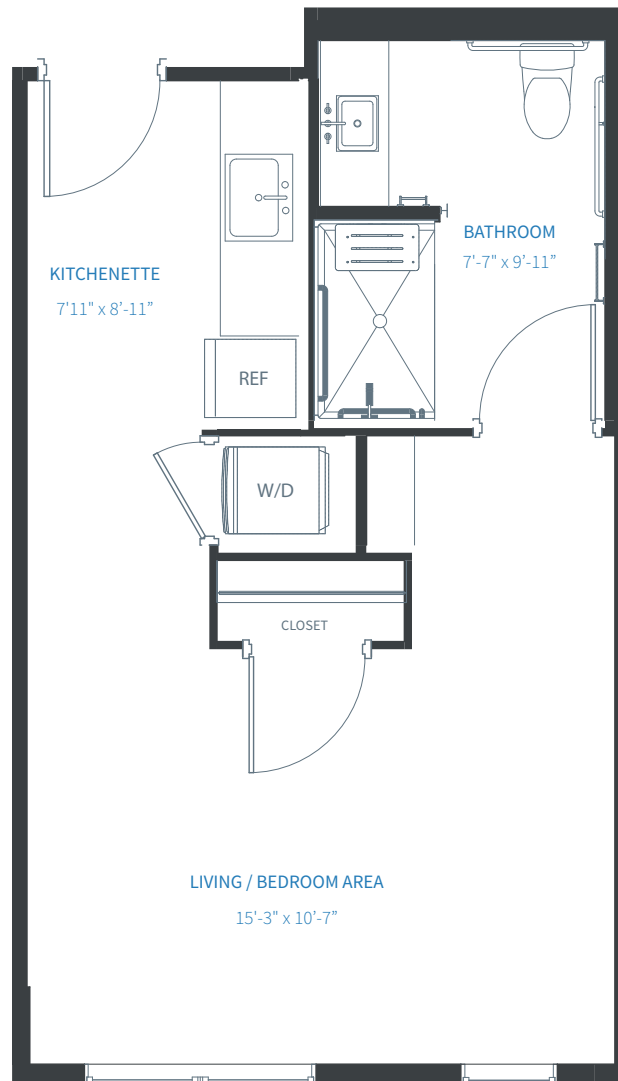

Studio Apartment | 443 Sq Ft

Room dimensions are approximate