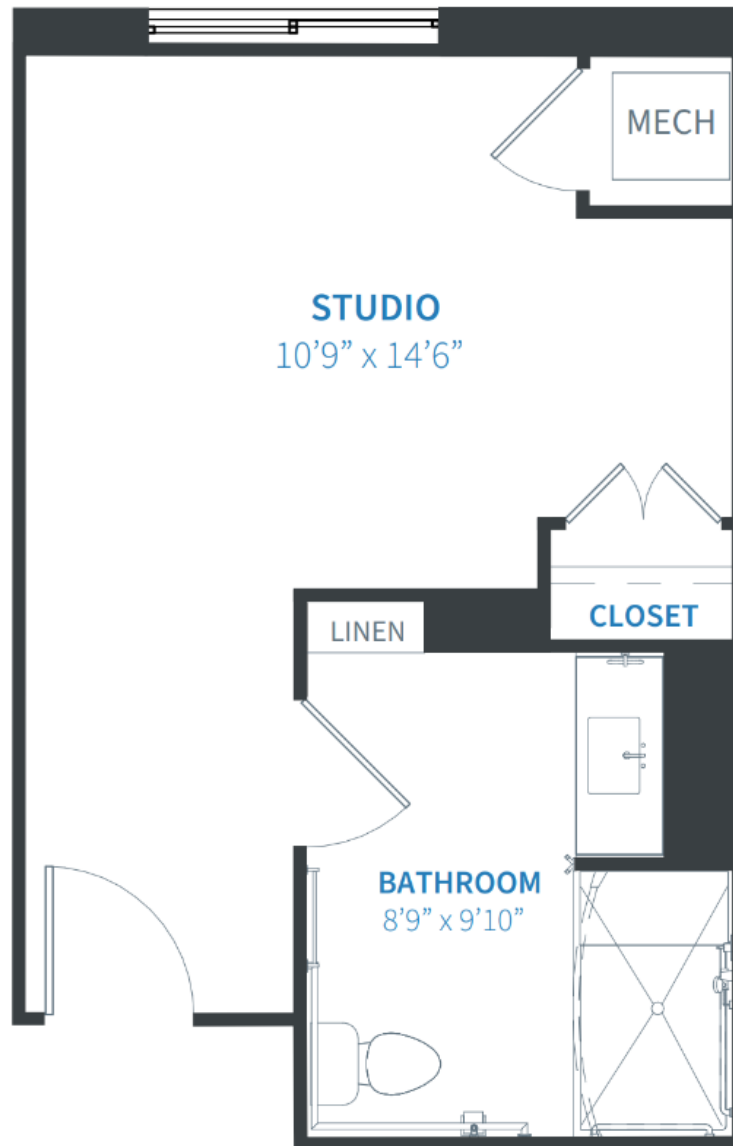

APARTMENT 1

STUDIO

339 SF

Apartment dimensions are approximate