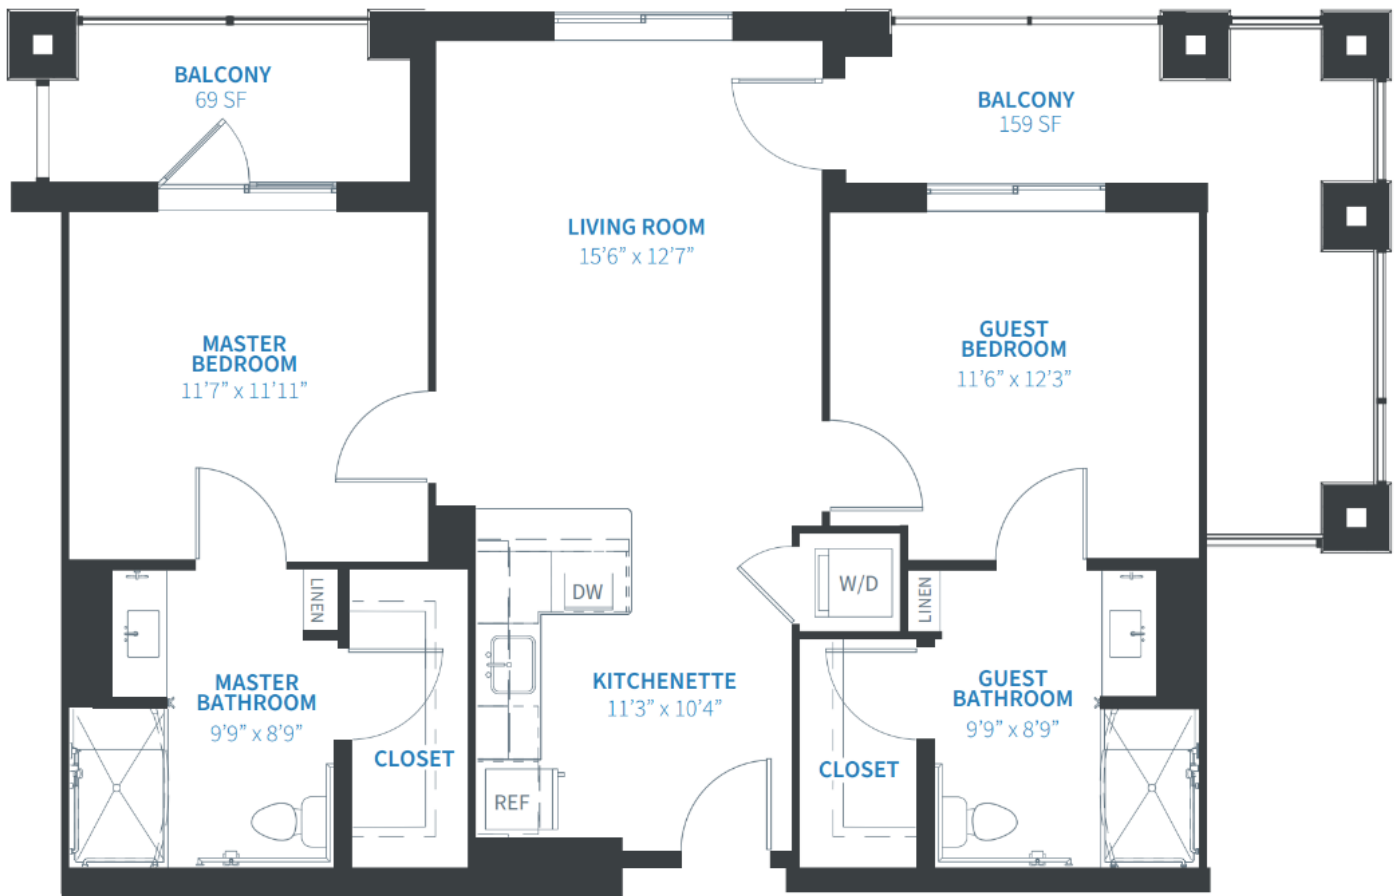

APARTMENT 101

2 BEDROOM

982 SF

Apartment dimensions are approximate