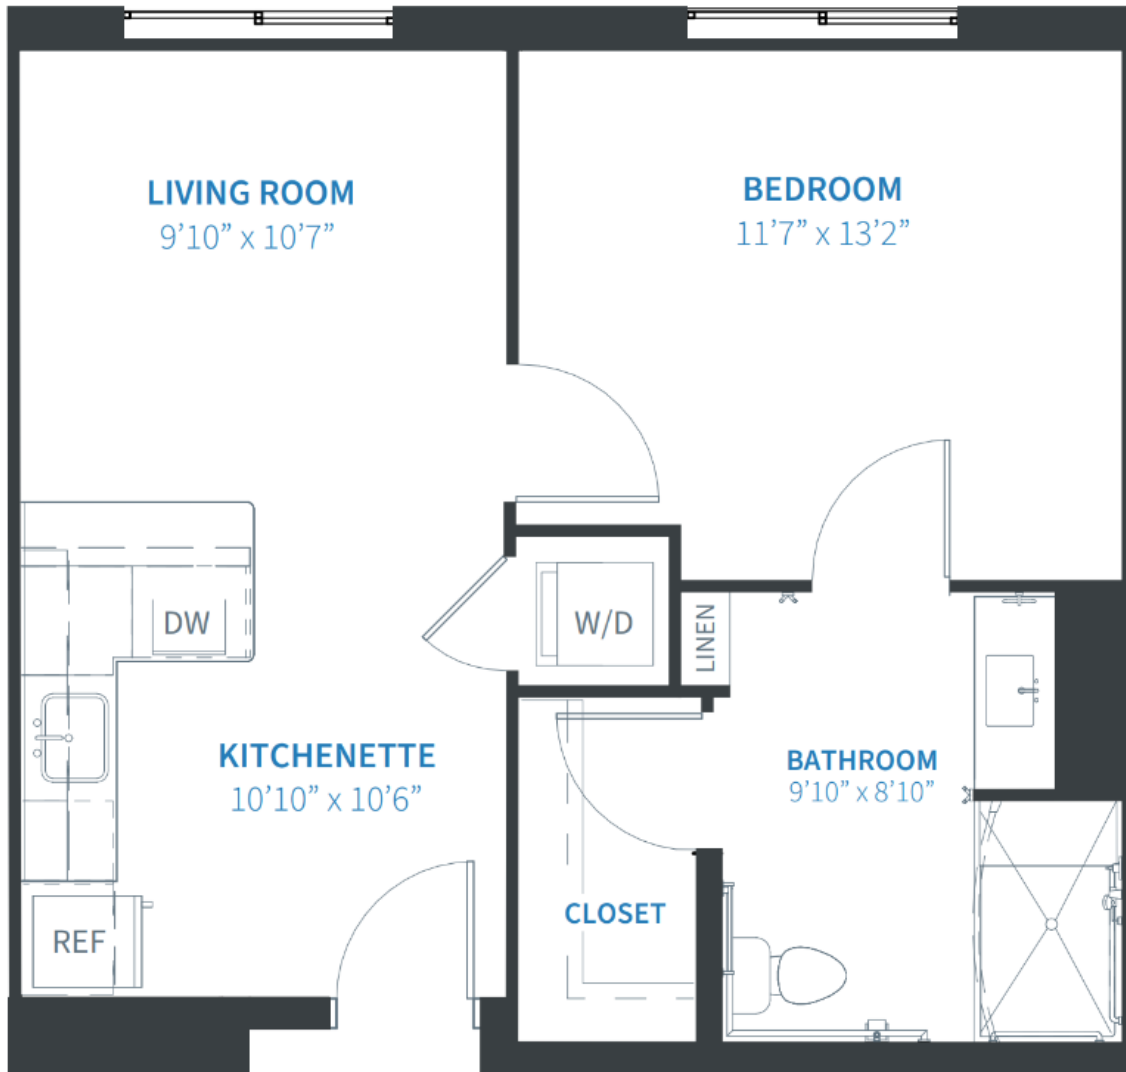

APARTMENT 112

1 BEDROOM

566 SF

Apartment dimensions are approximate