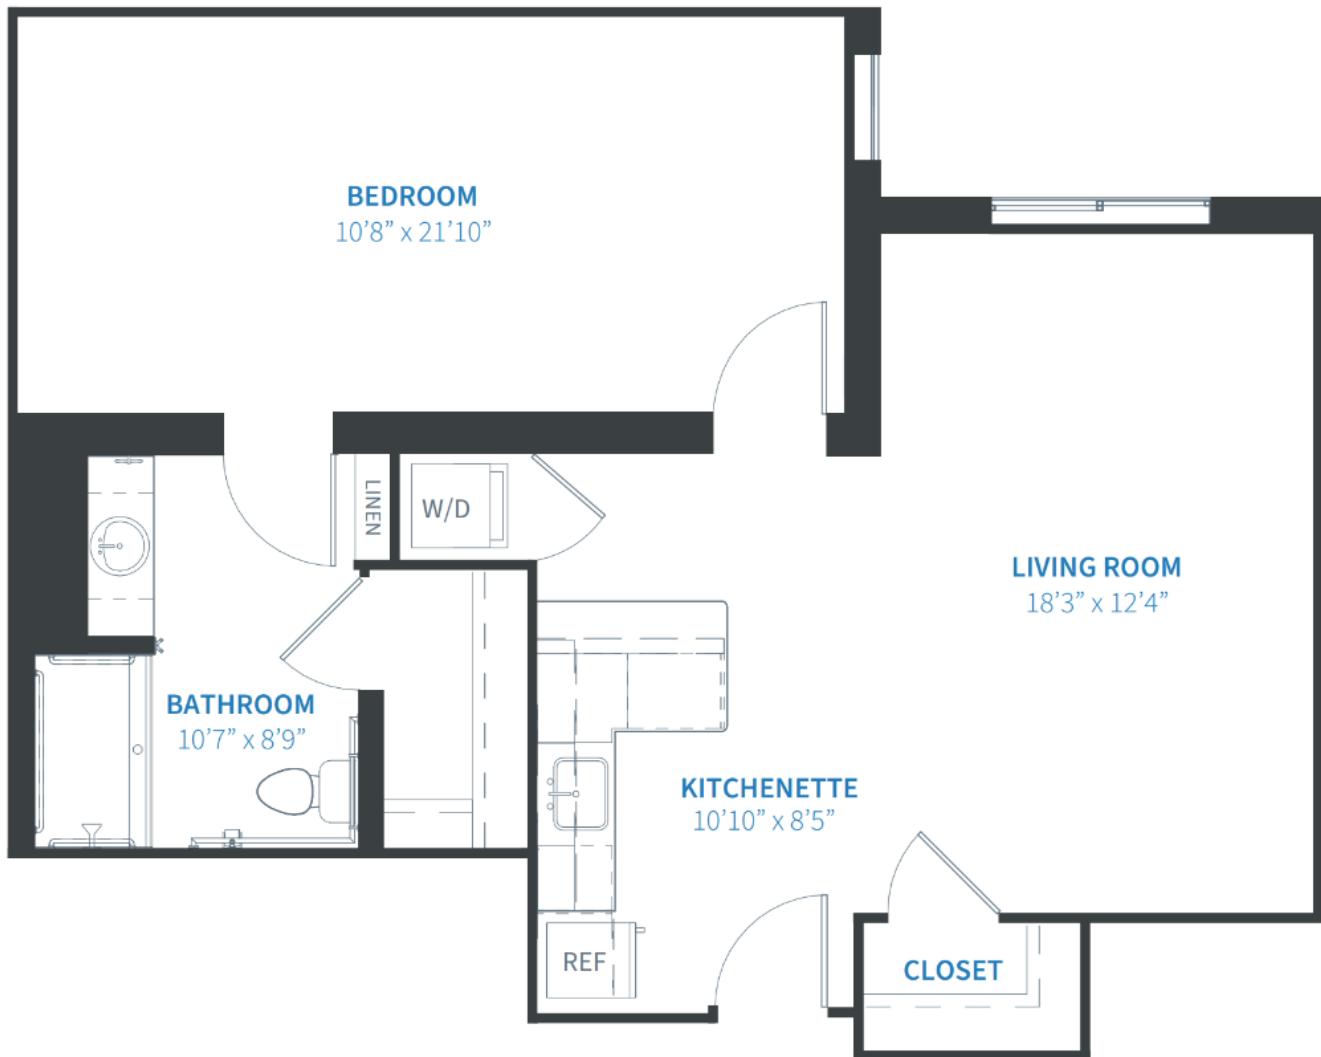

APARTMENT 124

1 BEDROOM

827 SF

Apartment dimensions are approximate