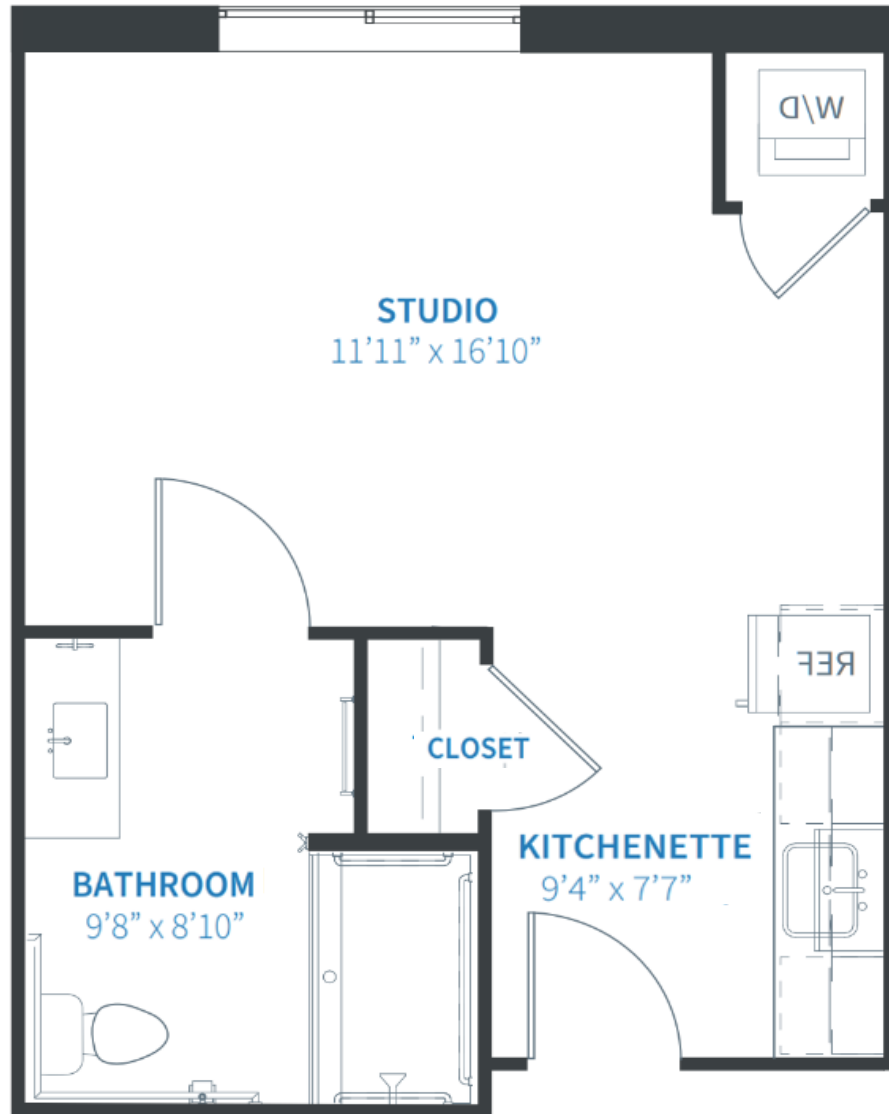

APARTMENT 216

STUDIO
397 SF

Apartment dimensions are approximate