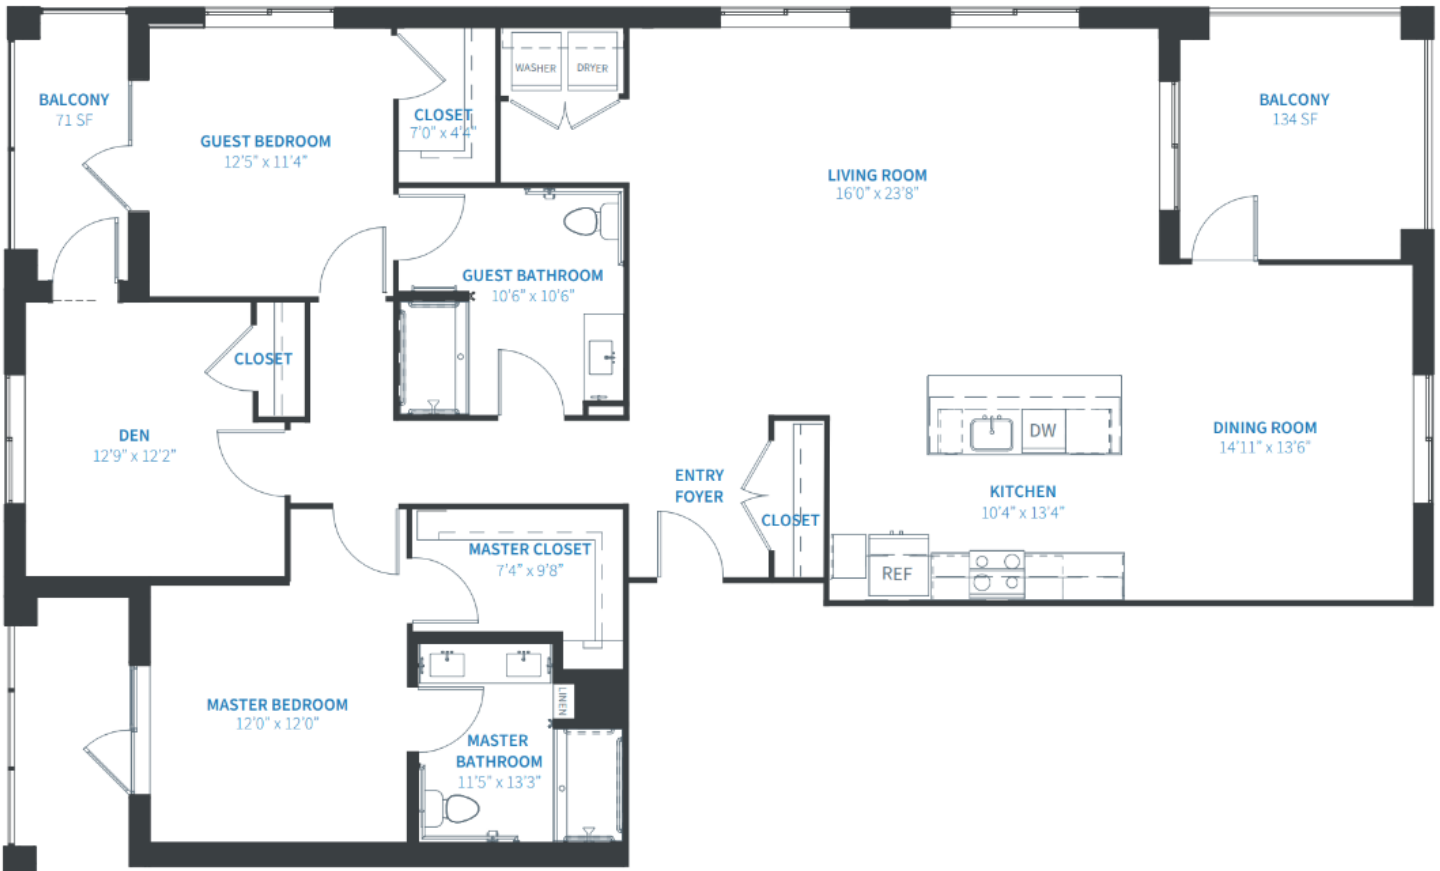

APARTMENT 401
2 BEDROOM WITH DEN
1,854 SF

Apartment dimensions are approximate